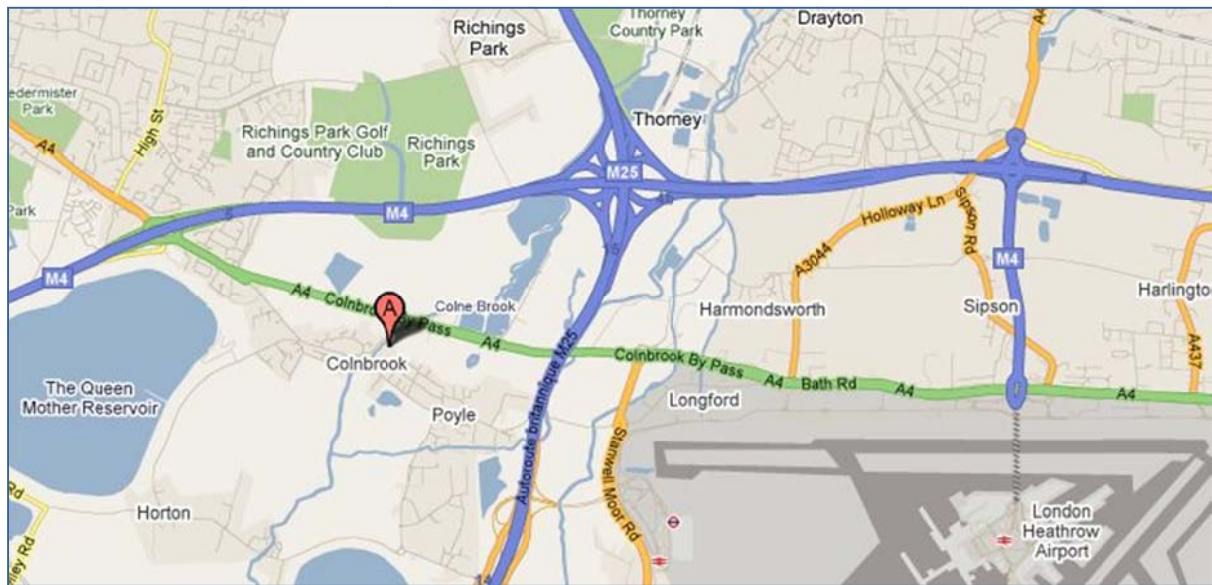

Satnav postcode: SL3 0EH

Access to McArdle Way is from the A4 / Colnbrook Bypass.

Please note the **strict 10mph speed limit** on this private road.

Directions from M25: Exit at Junction 15 to the M4 west-bound, sign-posted Reading. Keep in the left-hand lane and exit the M4 at Junction 5 (just 1 mile from the M25). Keep left and at the roundabout take the first exit (hairpin back on yourself) onto the A4, sign-posted Hounslow/Colnbrook. Pass the BP garage and go straight across at the traffic lights and roundabout sign-posted Heathrow/Hounslow/Poyle. The McArdle Group offices are sign-posted on the right after approximately half a mile.

Directions from M4: Leave the M4 at Junction 5 (the Honda roundabout), take the exit onto the A4, sign-posted Hounslow/Colnbrook. Stay on the A4, past the BP garage and straight across at traffic lights and roundabout sign-posted Heathrow/Hounslow/Poyle.. McArdle offices are sign-posted on the right after approx half a mile.